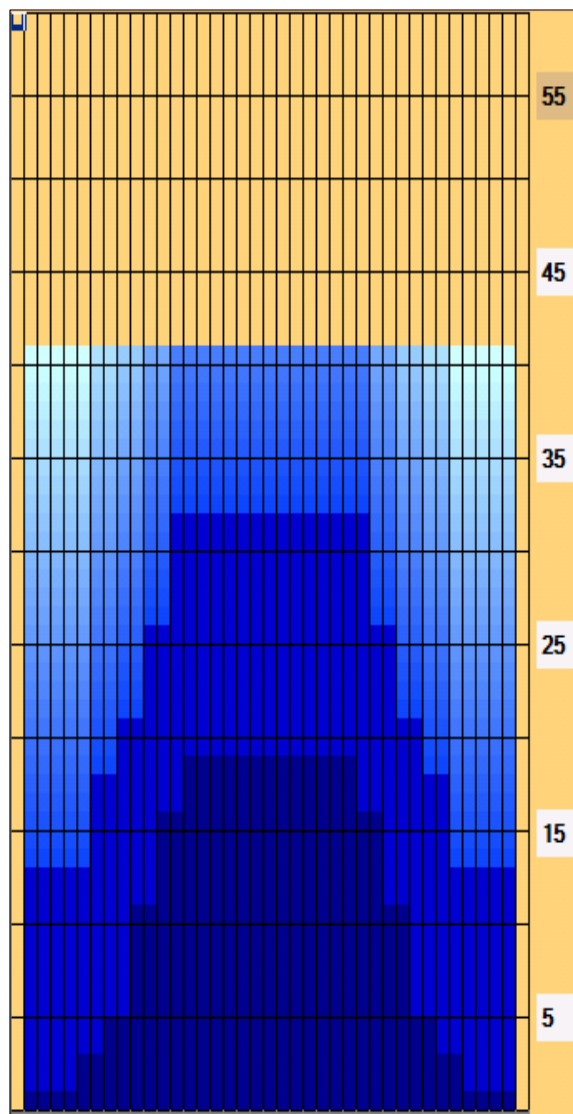

Kiharat Turnaus 2022

YOUR LINES OUR PASSION

Oil Pattern Distance:	41 Feet	Reverse Brush Drop:	41 Feet	Oil Per Board:	50 uL
Forward Oil Total:	11.9 mL	Reverse Oil Total:	10.95 mL	Volume Oil Total:	22.85 mL
Forward Boards Crossed:	238 Boards	Reverse Boards Crossed:	219 Boards	Total Boards Crossed:	457 Boards

	Start	Stop	Loads	Speed	Crossed	Start	End	Feet	T.Oil
1	2L	2R	2	14	74	0.0	1.9	1.9	3700
2	6L	6R	1	14	29	1.9	3.8	1.9	1450
3	8L	8R	1	14	25	3.8	5.7	1.9	1250
4	10L	10R	3	14	63	5.7	11.6	5.9	3150
5	12L	12R	2	18	34	11.6	16.7	5.1	1700
6	14L	14R	1	18	13	16.7	19.2	2.5	650
7	2L	2R	0	18	0	19.2	26.0	6.8	0
8	2L	2R	0	22	0	26.0	32.0	6.0	0
9	2L	2R	0	30	0	32.0	41.0	9.0	0

Navigation: Forward Reverse More

	Start	Stop	Loads	Speed	Crossed	Start	End	Feet	T.Oil
1	2L	2R	0	30	0	41.0	32.0	-9.0	0
2	13L	13R	2	22	30	32.0	25.8	-6.2	1500
3	11L	11R	2	18	38	25.8	20.7	-5.1	1900
4	9L	9R	1	18	23	20.7	18.2	-2.5	1150
5	7L	7R	2	18	54	18.2	13.1	-5.1	2700
6	2L	2R	2	18	74	13.1	8.0	-5.1	3700
7	2L	2R	0	14	0	8.0	0.0	-8.0	0

Navigation: Forward Reverse More

Conditioner:
Type In or Select One

TransferType:
Type In or Select One

Forward

Reverse

Combined

Buff

Item	3L-7L:18L-18R	8L-12L:18L-18R	13L-17L:18L-18R	18L-18R:17R-13R	18L-18R:12R-8R	18L-18R:7R-3R
Description	Outside Track:Middle	Middle Track:Middle	Inside Track:Middle	Middle: Inside Track	Middle:Middle Track	Middle:Outside Track
Track Zone Ratio	3.96	1.61	1.01	1.01	1.61	3.96